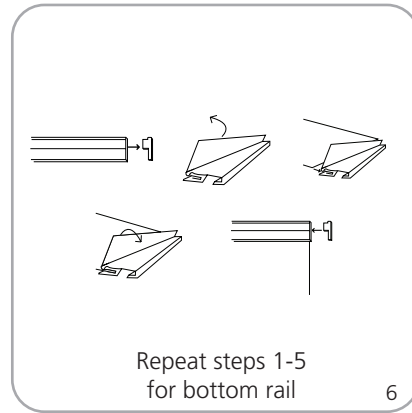

Trio Graphic Attachment