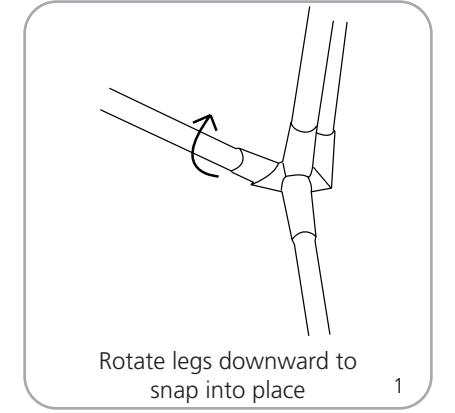

Trio Assembly