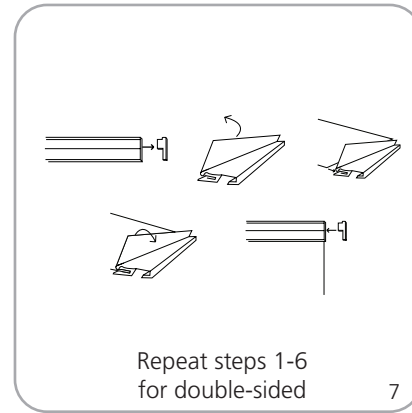

Trio Graphic Attachment