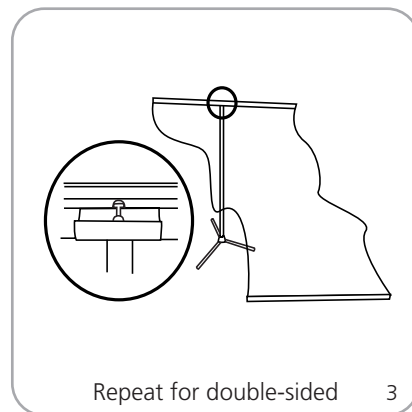

Trio Assembly