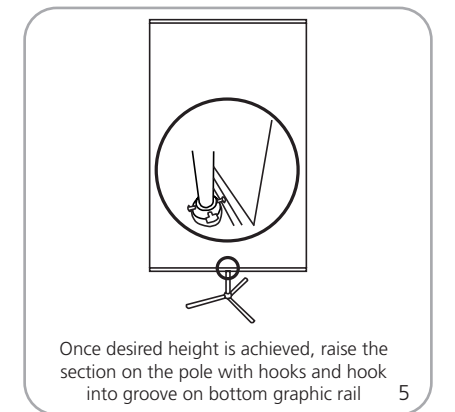

Trio Assembly