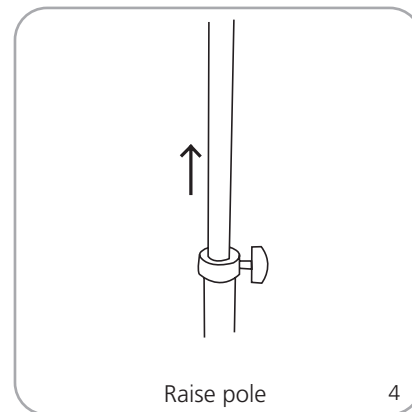

Trio Assembly