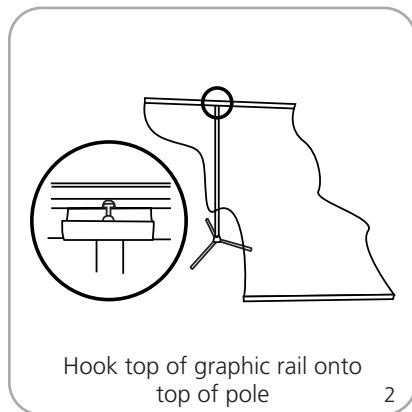

Trio Assembly